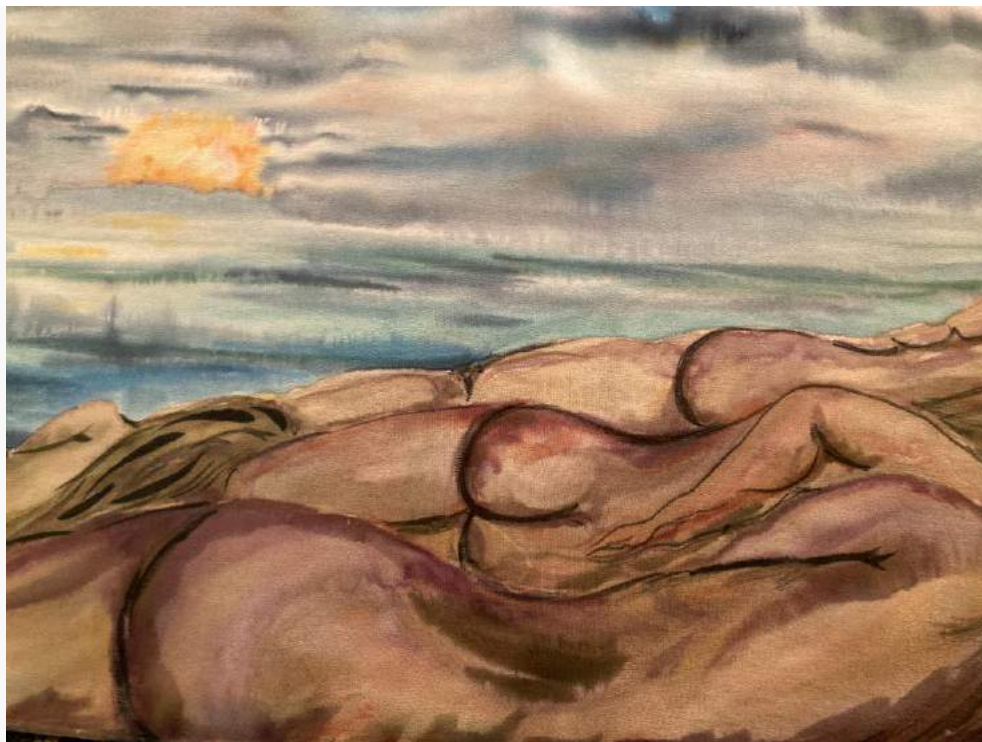

**"Don't Be A Goose" Opens Friday, May 12, 4 pm to 6 pm
In the Burnett Gallery and Coleman Hall at Gualala Arts.**

MORE DETAILS

**"Ode To Elaine Jacob"
A New Exhibit featuring the art of Siobhan Elder
Opens Friday, May 12, at Gualala Arts.**