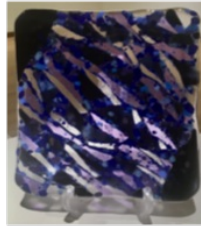

Promoting
public interest
and participation
in the arts
since 1961

eSKETCHES

NEWS OF THE WEEK:

"Paint, Fiber, Glass" The Exhibit Continues at Gualala Arts,

The art of Thomas Burgard (paint), Nancy Kennedy (fiber) and Kathryn Weiss (glass) is on display through September 26 in the Burnett Gallery and the Elaine Jacob Foyer.
Live Music most Saturdays from 1-3pm.