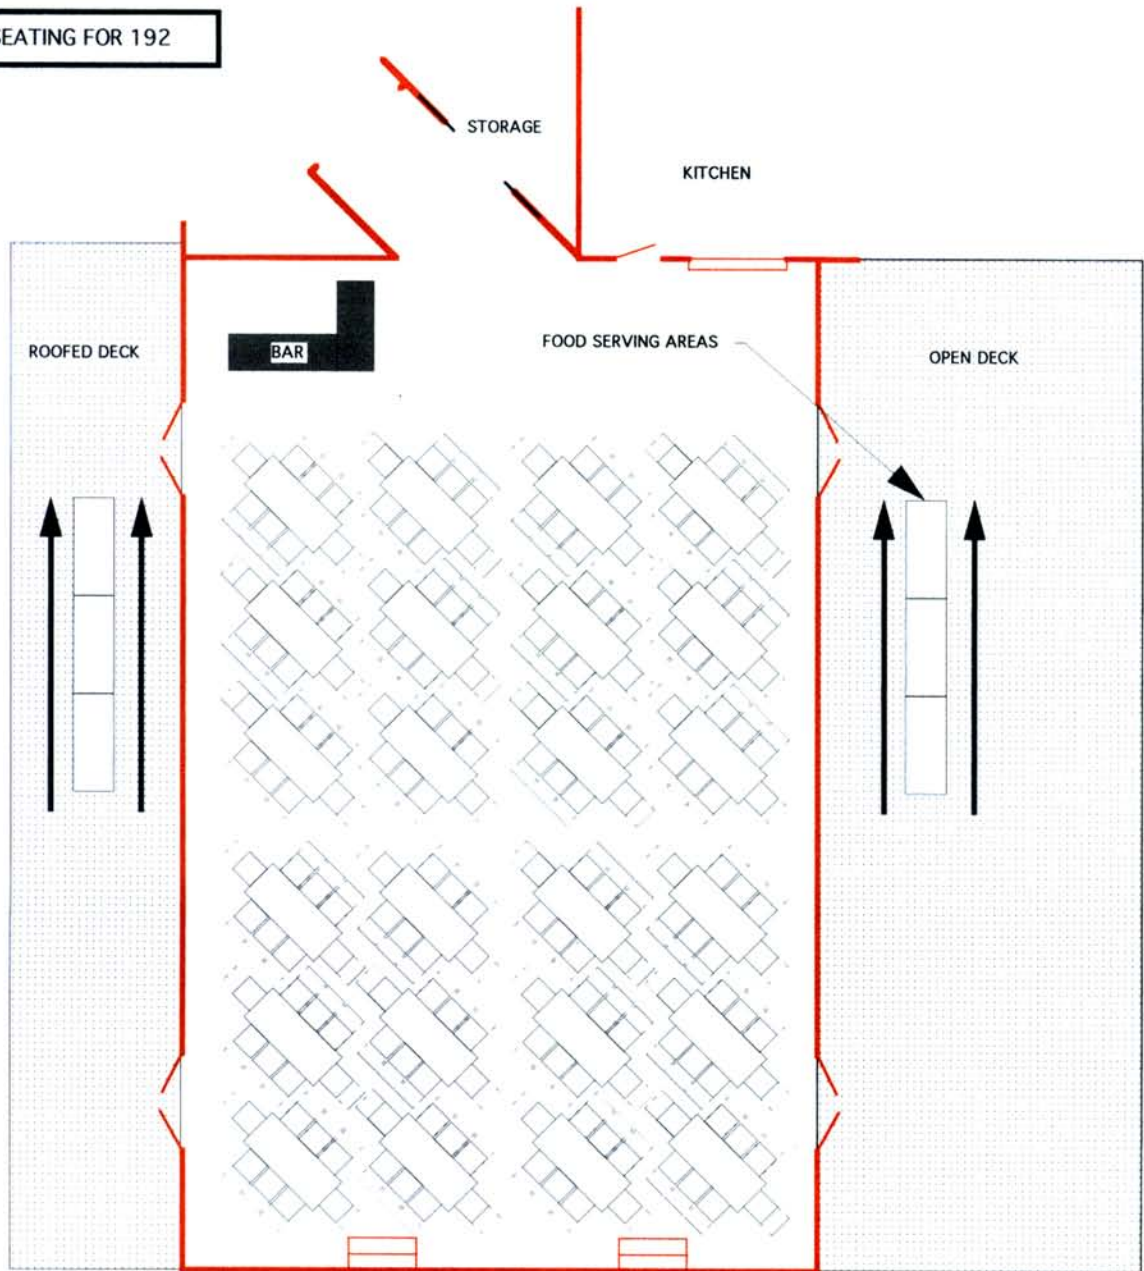

SEATING FOR 192

STAGE

GUALALA ART CENTER AUDITORIUM

BOB CARTER carter@mcn.org