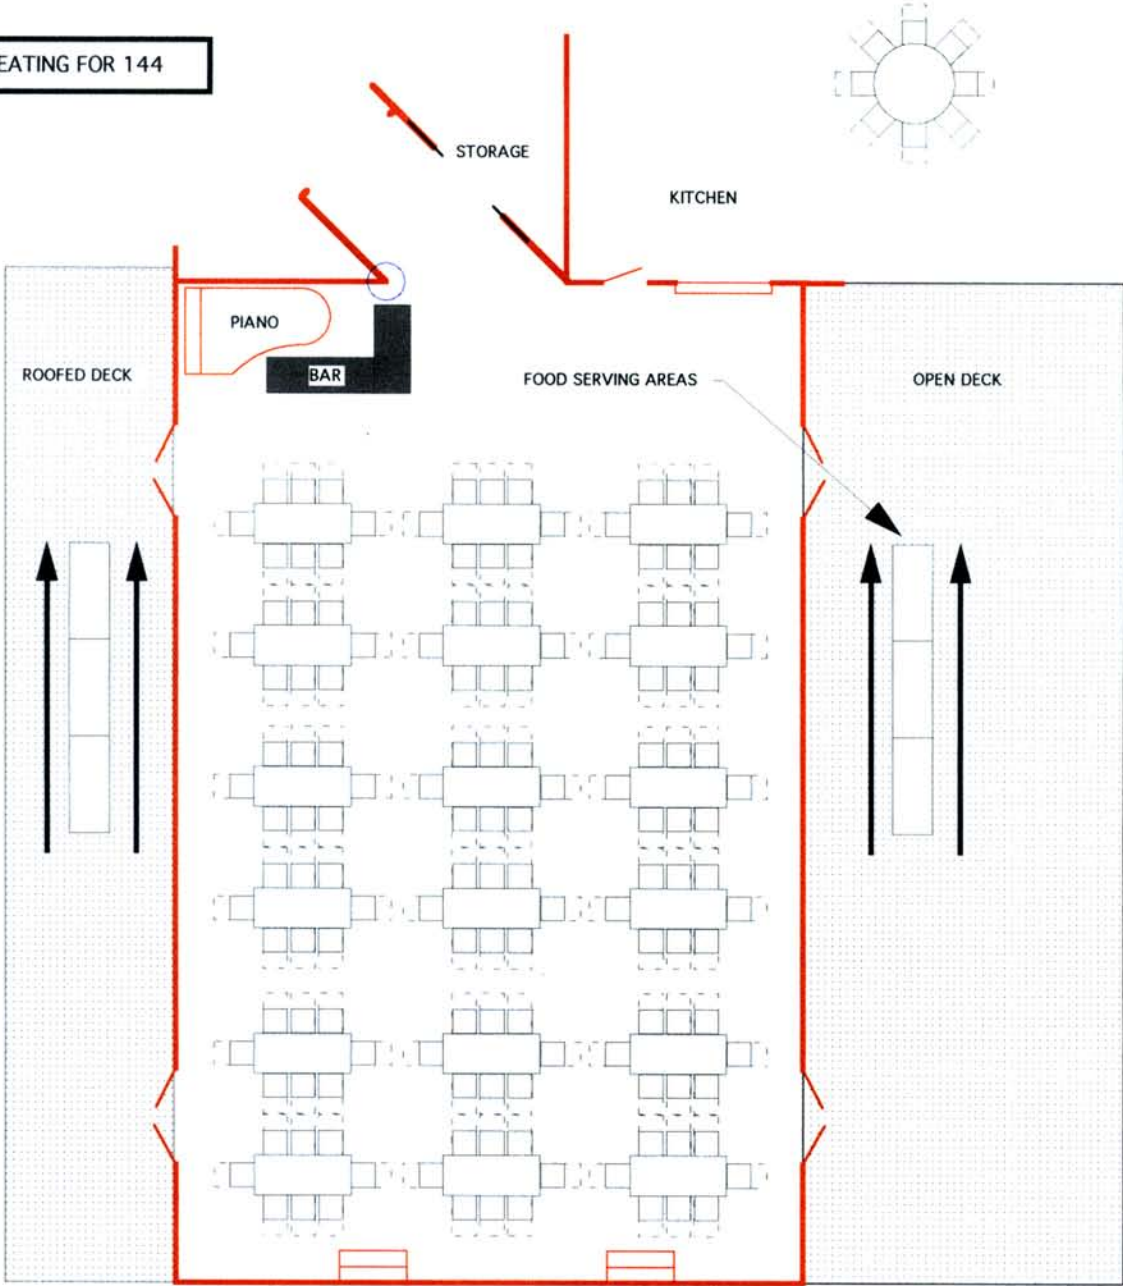

SEATING FOR 144

STAGE

GUALALA ART CENTER AUDITORIUM

BOB CARTER carter@mcn.org